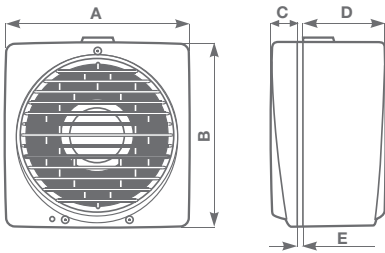

- **10 models:** from 150 to 230 diameters, long life, Pull Cord and automatic reversible.
- Body made of shock-resistant ABS plastic anti-UV.
- Structural components in UV resistant ABS, internal components from shock resistant PS.
- Vario fans are carefully designed to provide a low environmental impact, using recyclable materials and following the new "Design for Disassembly" technique to provide easy and environmentally friendly disposal of components.
- Highly efficient impellers.
- Extremely low noise emission.
- Model for installation on glass/panel/wall.
- Ceiling installation and wall installation.
- Protection rating: IPX4.
- Insulation class: II. □

Wiring diagrams shown from page 458

TECHNICAL DATA

Models	Code	V ~ 50/60 Hz	W	A	RPM	Max Airflow		Lp dB(A) 3 m	Max °C
						m³/h	l/s		
VORTICE 150/6" AR	12612	220 - 240	25	0.11	1340** 2040*	235** 150*	65.3** 41.7*	37.5	50
VORTICE 150/6" AR LL S	12615		35	0.17	2110** 2520*	380** 215*	105.6** 59.7*	49.6	50
VORTICE 150/6" P	12611		18	0.10	1340	235	65.3	37.5	50
VORTICE 150/6" P LL S	12614		32	0.16	2110	380	105.6	46.9	50
VORTICE 230/9" AR	12452		26	0.13	790** 1080*	480** 310*	133** 86*	35.6	50
VORTICE 230/9" AR LL S	12455		35 (50 Hz) 40 (60 Hz)	0.19	1200** 1300*	700** 370*	194.4** 102.8*	43.6	50
VORTICE 230/9" P	12451		22	0.10	790	480	133	35.6	50
VORTICE 230/9" P LL S	12454		32 (50 Hz) 38 (60 Hz)	0.18	1200	700	194.4	43.6	50
VORTICE 300/12" AR	12412		45	0.21	840** 1085*	1050** 700*	292** 194.4*	40.2	50 (50 Hz) 40 (60 Hz)
VORTICE 300/12" AR LL S	12415		75 (50 Hz) 90 (60 Hz)	0.41	1215** 1280*	1650** 920*	458.3** 255.6*	53.6	

* Extract; ** Intake.

DIMENSIONS

Models	∅A	B	C	D	E min/max	hole dia∅	Kg
VORTICE 150/6"	215	218	31	97.5	2/38	185÷190	2.07
VORTICE 230/9"	294	297	31	130	2/38	257÷262	3.45
VORTICE 300/12"	390	393	31	147	2/38	324÷329	6.13