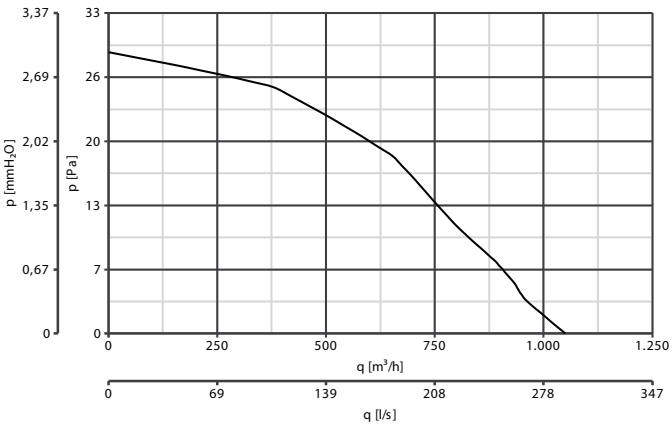

VORTICE 300/12" AR code 12412