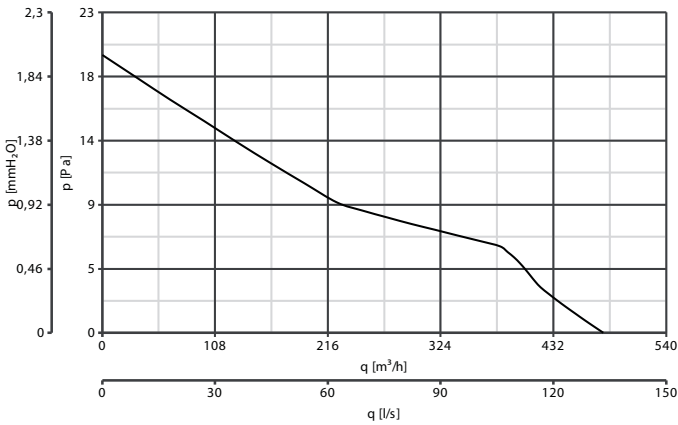

VORTICE 230/9" AR code 12452
VORTICE 230/9" P code 12451