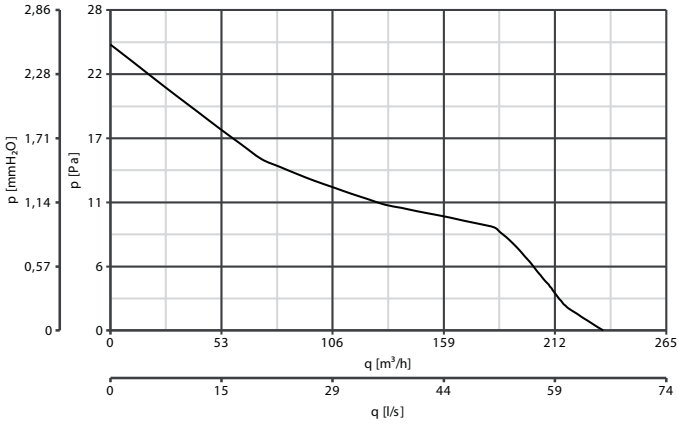

Description and sizes on page 98
System components on page xxxx

PERFORMANCE CURVES

VORTICE 150/6" AR code 12612
VORTICE 150/6" P code 12611

VORTICE 150/6" AR LL S code 12615
VORTICE 150/6" P LL S code 12614