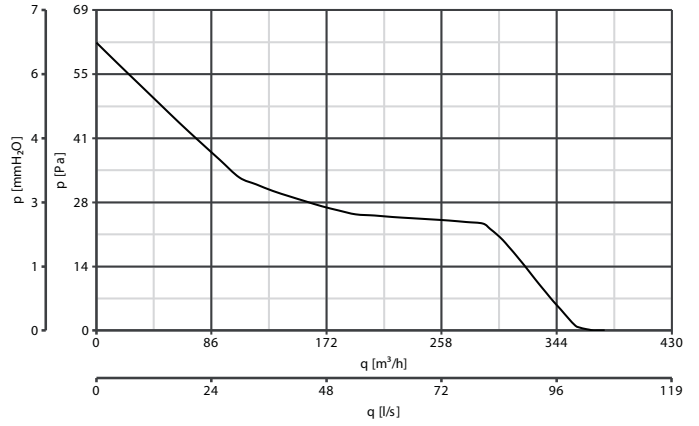

Description and sizes on page 98
System components on page xxxx

PERFORMANCE CURVES

VORTICE 150/6" AR code 12612
VORTICE 150/6" P code 12611

VORTICE 150/6" AR LL S code 12615
VORTICE 150/6" P LL S code 12614