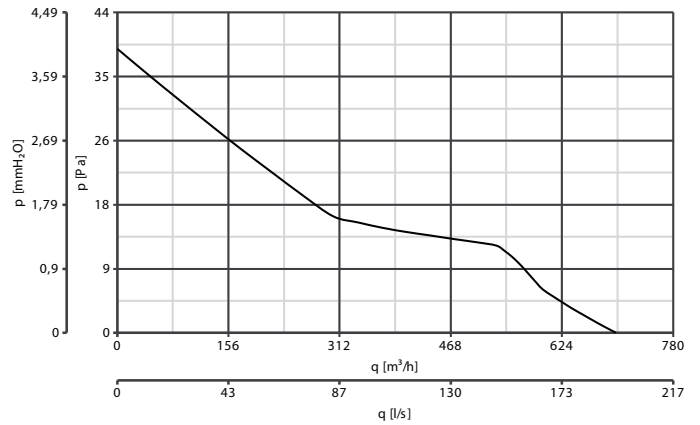

VORTICE 230/9" AR LL S code 12455
VORTICE 230/9" P LL S code 12454